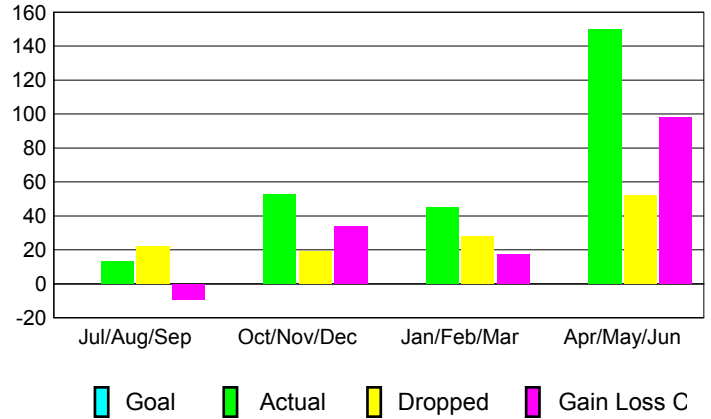

GMT: **Ricardo Shoiti Komatsu**

Location: **BRAZIL**

GMT CA: **3**

CLUBS

Month	New Club Goal	Actual New Clubs	Actual Dropped Clubs	Gain/Loss of Clubs
2012-2013				
Jul/Aug/Sep		0	0	0
Oct/Nov/Dec		0	0	0
Jan/Feb/Mar		0	0	0
Apr/May/June		2	0	2
Totals		2	0	2

Club Results 2012-2013
Goal, New, Dropped, Gain/Loss

MEMBERSHIP

Month	Net Memb Goal	Actual New Memb	Actual Dropped Memb	Gain/Loss of Memb
2012-2013				
Jul/Aug/Sep		13	22	-9
Oct/Nov/Dec		53	19	34
Jan/Feb/Mar		45	28	17
Apr/May/June		150	52	98
Totals		261	121	140

Membership Results 2012-2013
Goal, New, Dropped, Gain/Loss

YTD Status Quo Clubs 2012-2013

Status Quo Clubs Compared to Status Quo Members

Gender Comparison 2012-2013

Club Gain/Loss 2012-2013

Membership Gain/Loss 2012-2013