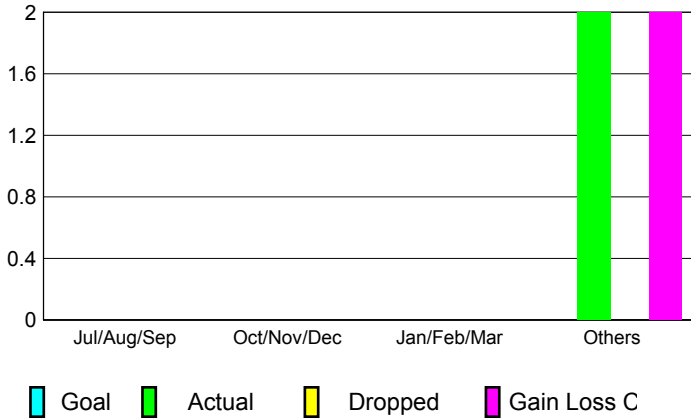

GMT: **Ricardo Shoiti Komatsu**

Location: **BRAZIL**

GMT CA: **3**

CLUBS

Month	New Club Goal	Actual New Clubs	Actual Dropped Clubs	Gain/Loss of Clubs
2012-2013				
Jul/Aug/Sep		0	0	0
Oct/Nov/Dec		0	0	0
Jan/Feb/Mar		0	0	0
Apr/May/June		2	0	2
Totals		2	0	2

Club Results 2012-2013
Goal, New, Dropped, Gain/Loss

MEMBERSHIP

Month	Net Memb Goal	Actual New Memb	Actual Dropped Memb	Gain/Loss of Memb
2012-2013				
Jul/Aug/Sep		13	22	-9
Oct/Nov/Dec		53	19	34
Jan/Feb/Mar		45	28	17
Apr/May/June		150	52	98
Totals		261	121	140